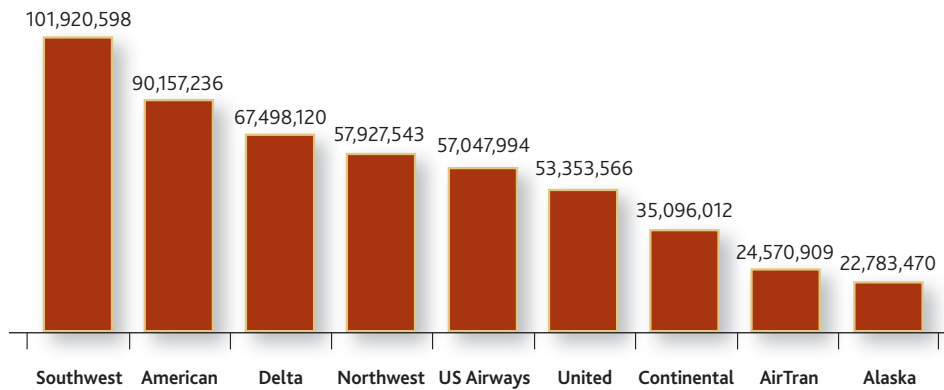

DESCRIPTION	2008 DOMESTIC ENPLANEMENTS
Southwest	101,920,598
American	90,157,236
Delta	67,498,120
Northwest	57,927,543
US Airways	57,047,994
United	53,353,566
Continental	35,096,012
AirTran	24,570,909
Alaska	22,783,470

**LARGEST CARRIER IN THE UNITED STATES**

Source: 2008 U.S. Department of Transportation / Form 41 Mainline Service